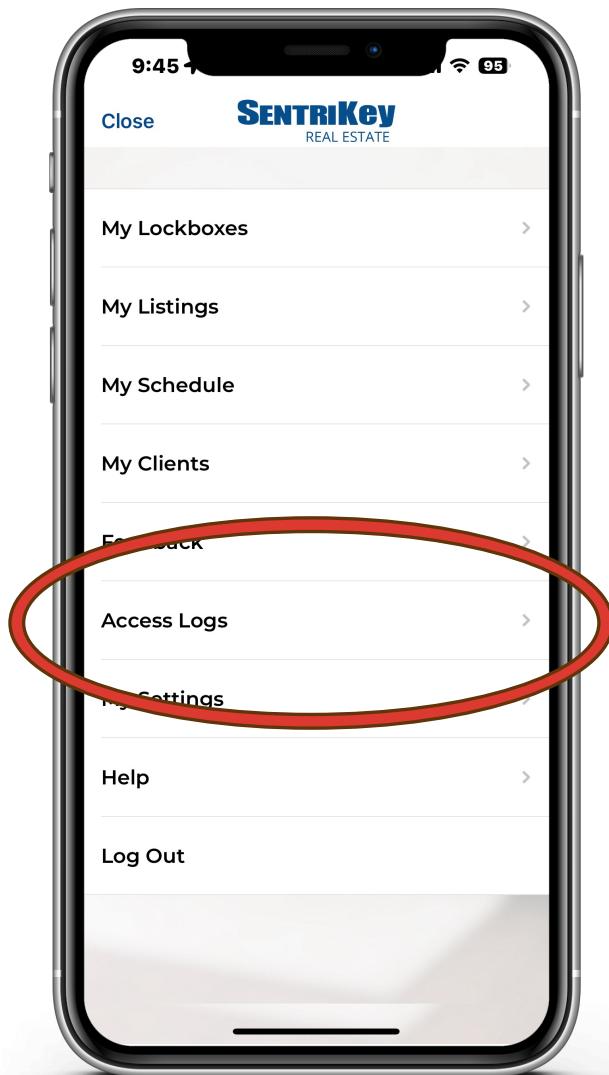

SentriLock Access Log