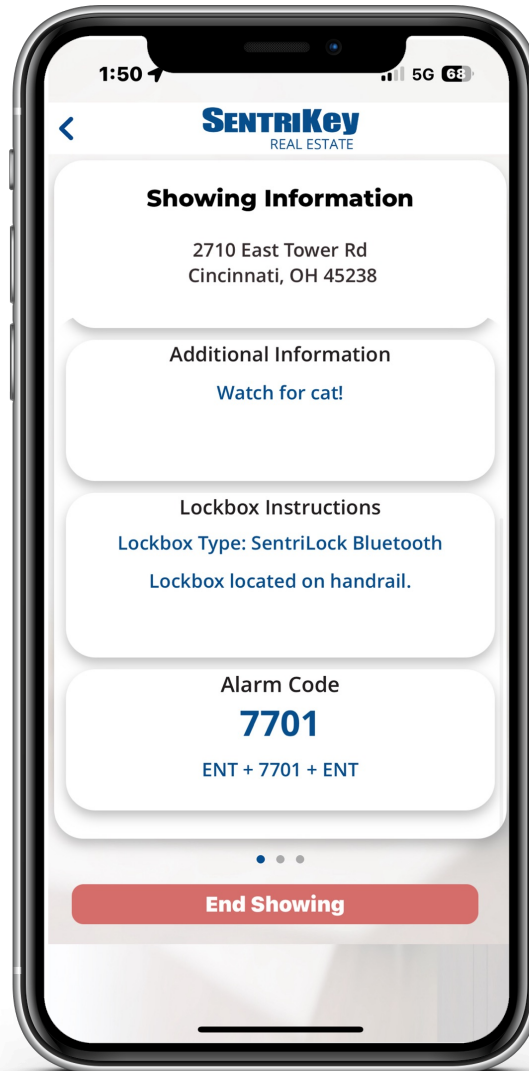

SentriLock Showing