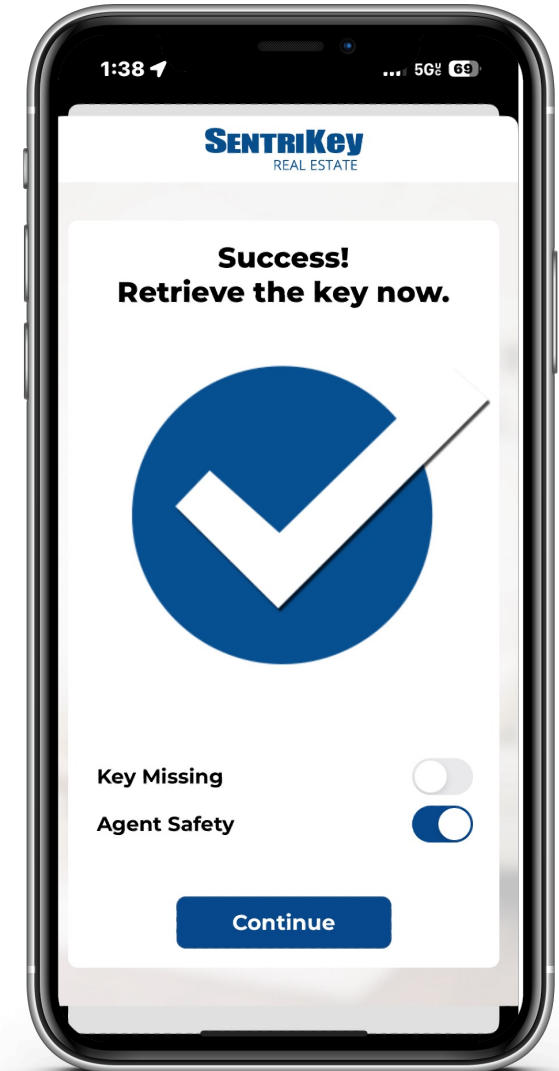

Access Property Key