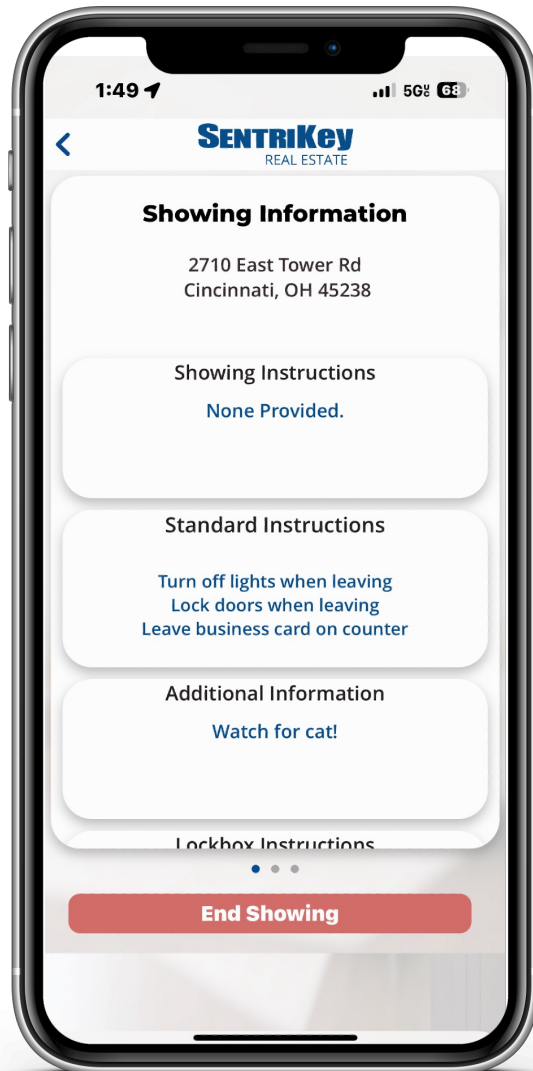

SentriLock Showing