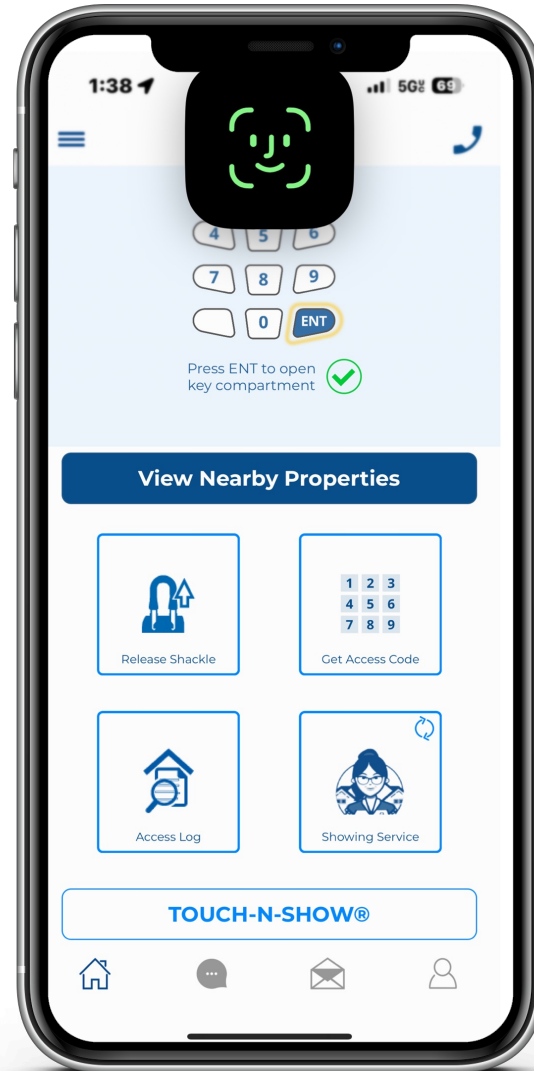

Access Property Key