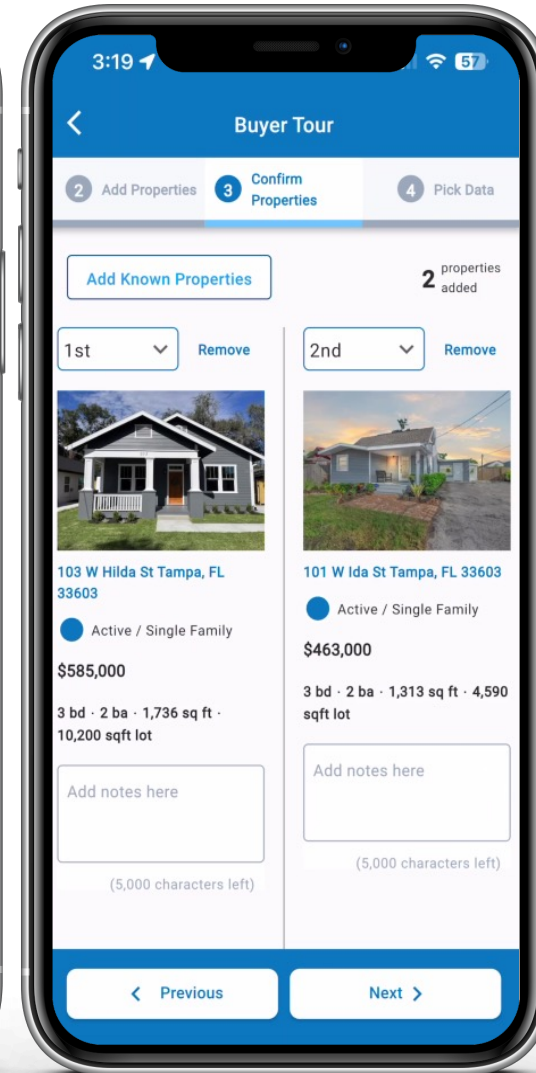

# SentriLock Access Log

# What's Next?

- Link RPR to your Sentrilock App
- Download the RPR mobile app
- Explore additional RPR Learning Opportunities and Resources at [blog.narrpr.com](https://blog.narrpr.com)
- Join us on Facebook, Instagram and LinkedIn
- Have a question? Contact RPR Member Support at 877.977.7576 or [support@narrpr.com](mailto:support@narrpr.com)

# RPR Mobile™

- Searches
- Buyer Tour
- Market Trends
- Shareable
  - Facebook
  - Instagram
  - And more...