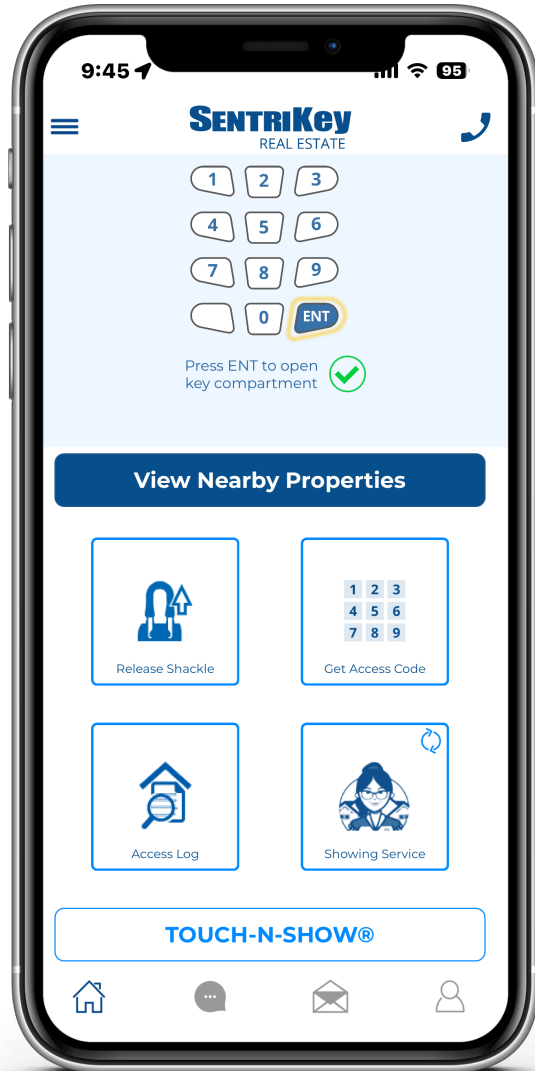

# Download the RPR Mobile™ app.

# Agenda

- Sentrilock & RPR Set Up
- RPR Desktop & Mobile
- Examine listing details
- Generate a Buyers Tour and reports to send to clients via email or text
- Access Sentrilock
- Buyer Showing Follow-up Report

# Link RPR

**Let's Take a Look**

# Access Property Key