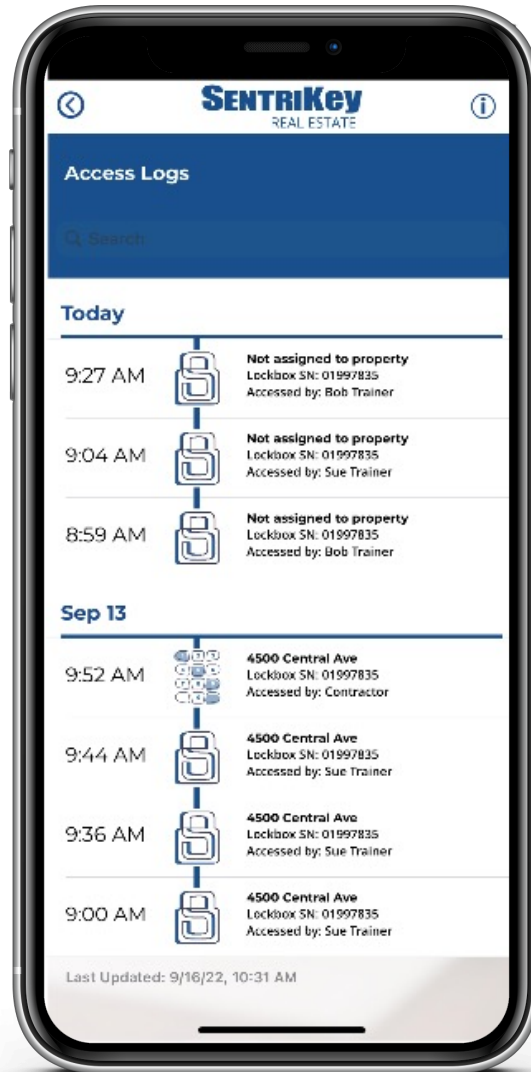

SentriLock Access Log